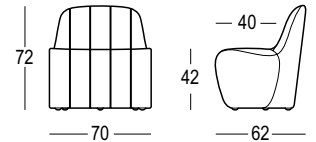

## JETLAG CHAIR

DESIGN CÉDRIC RAGOT

Material: Polietilene / Polyethylene

Gross Weight: Kg 15,7

Use: **INDOOR / OUTDOOR**

Details:  
Completo di Kit di fissaggio / With Fixing kit

Accessories:  
Sistema di fissaggio a terra / Fixing kit system  
Art. A4449

## STANDARD COMPOSITIONS

---

**Articoli / Articles**

Jetlag Chair - 4 pz / pcs

**Dimensioni / Dimensions**

280 x 62 x 72 H

---

**Articoli / Articles**